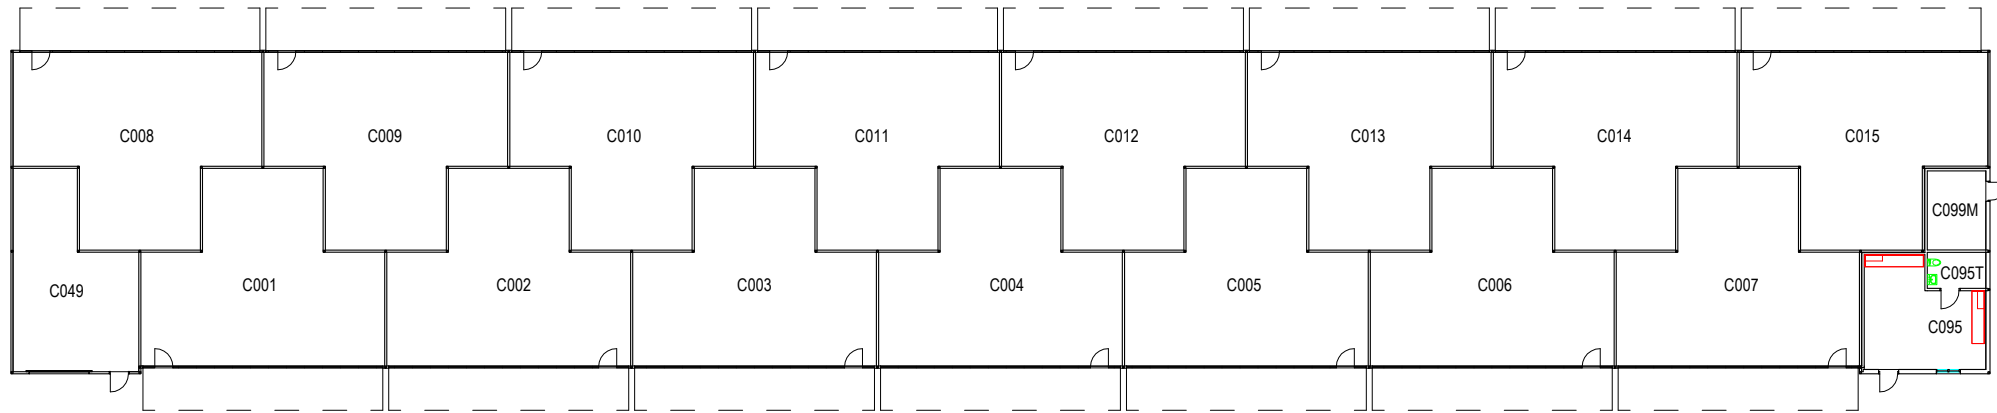

REVISED: 11/01/2019 CL

REVISED: _____

REVISED: _____

T-Hangar C (0901)

2160 West Case Road
Columbus OH 43235

First Floor

SHEET NO.

01 / 02

X - NUMBERS INDICATE CIRCULATION AREAS.
● - INDICATES BOUNDARY OF CIRCULATION AREA.